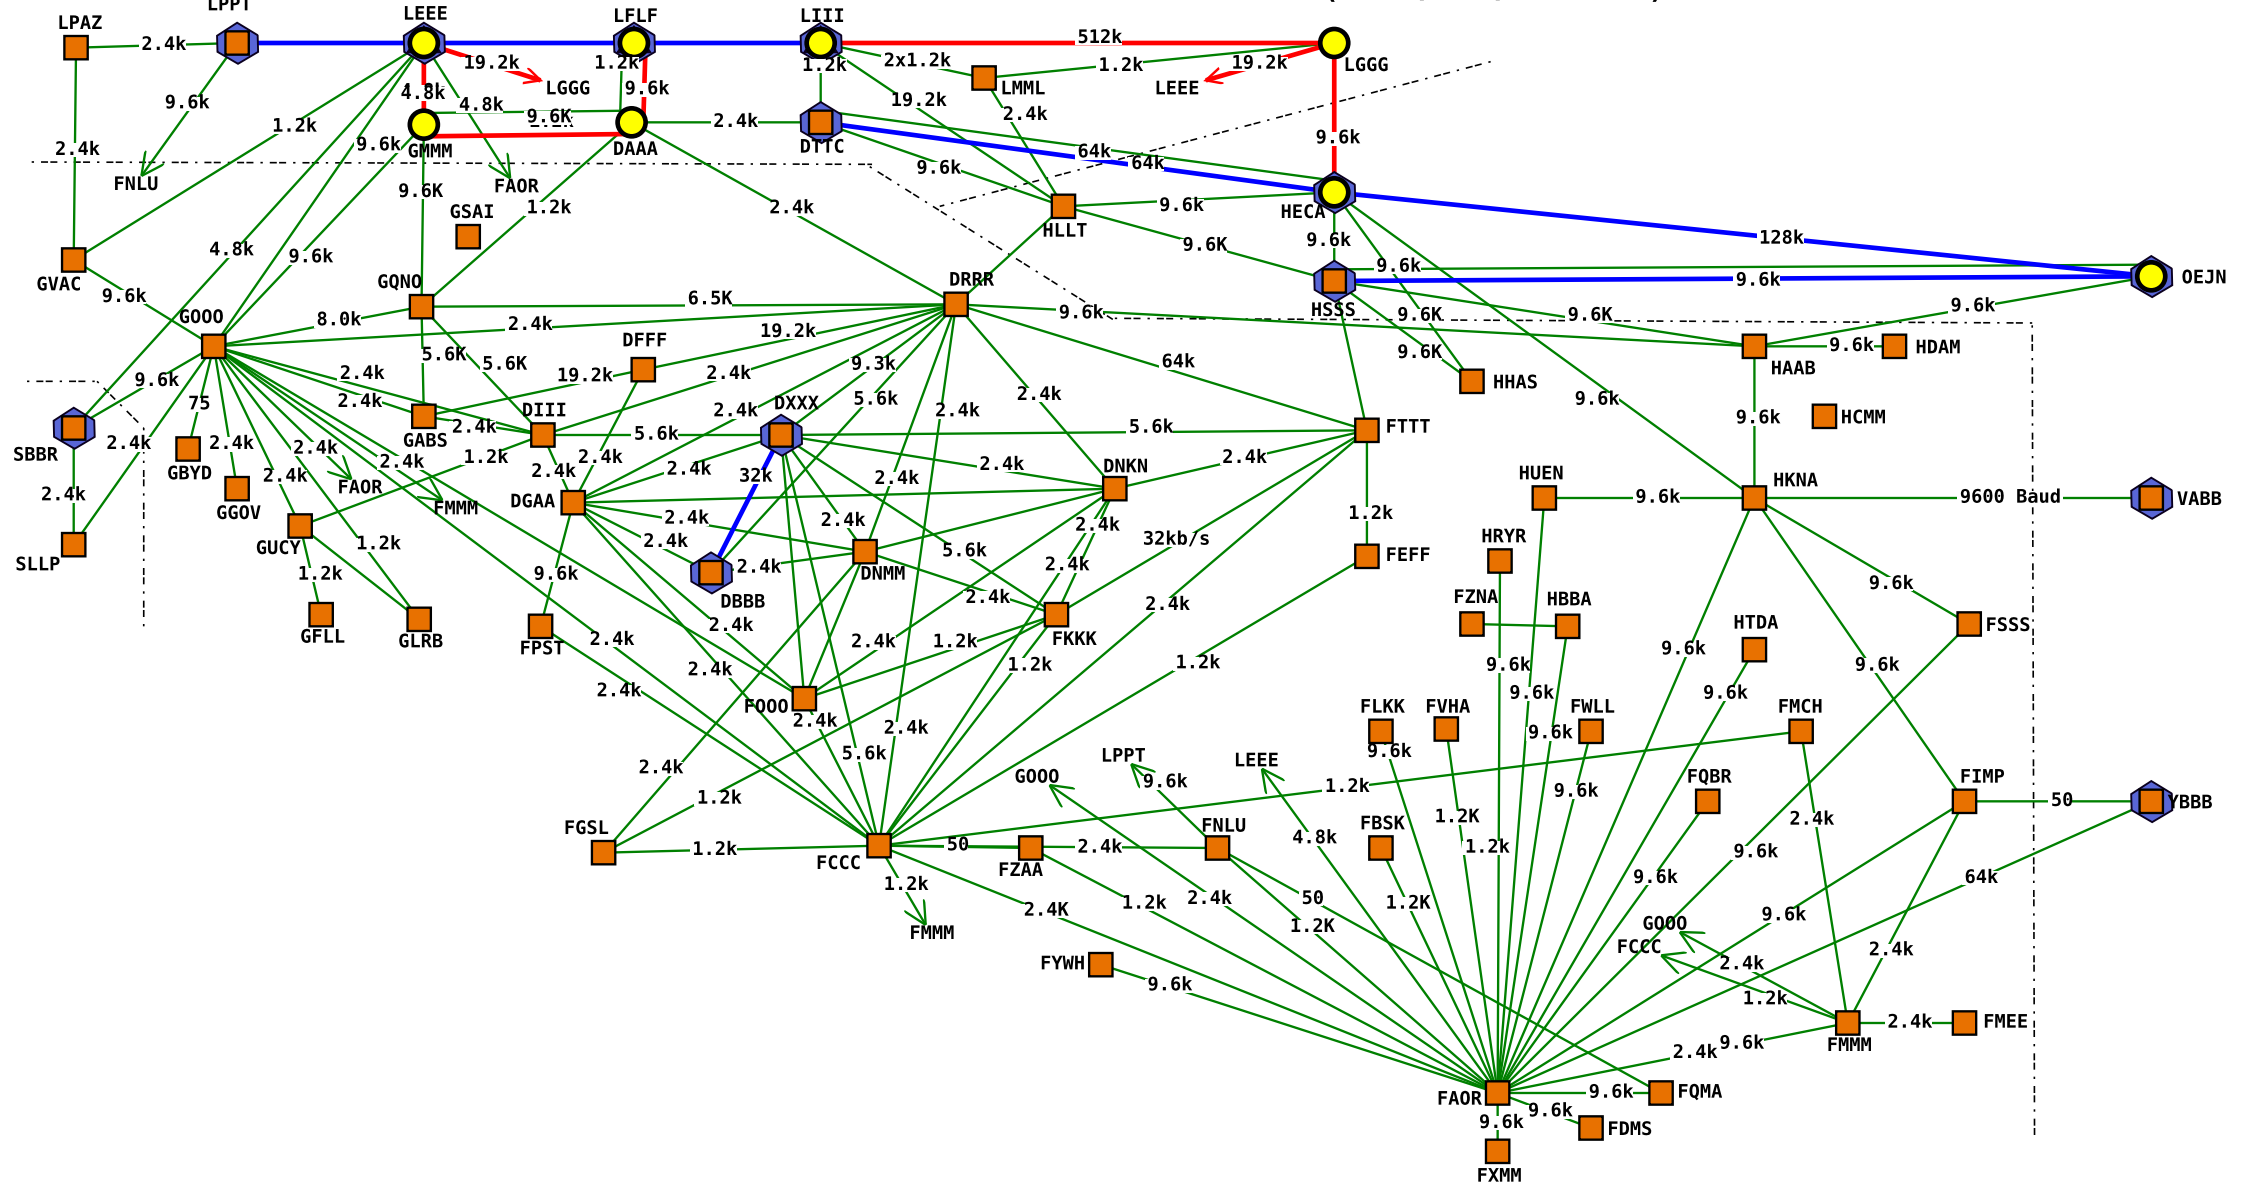

AFI COM Chart (27/04/2017)

	CIDIN/AFTN COM Centre		9.6k		CIDIN Link with Line Speed		9.6k		AMHS-EUROCONTROL/NM Link with Line Speed		9.6k		AMHS Link with Line Speed
	AFTN COM Centre		9.6k		AFTN Link with Line Speed		9.6k		CIDIN-EUROCONTROL/NM Link with Line Speed				Path
	AMHS COM Centre				Fully Meshed Island								